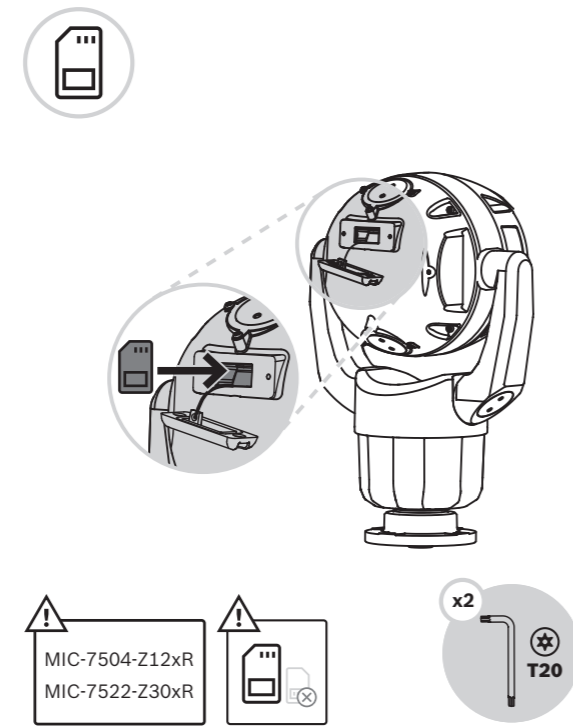

1 |

2 |

3 |

4 |

5 |

6 |

7 |

8 |

9 |

10 |