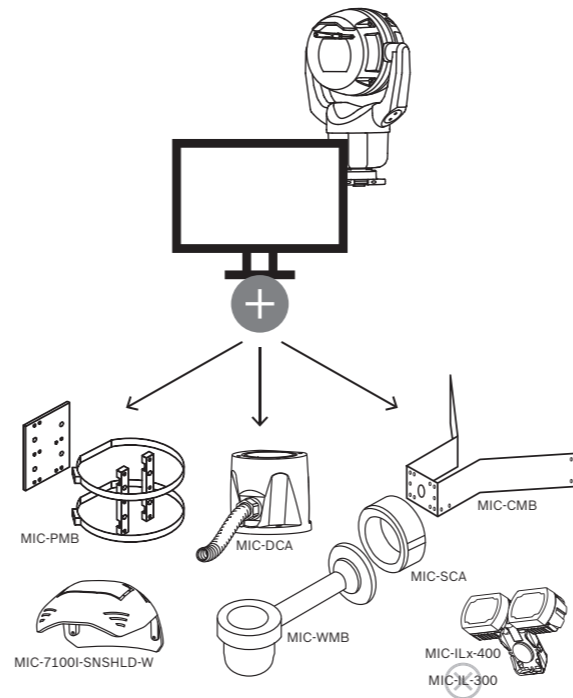

9 |

10 |

Configuration

<https://downloadstore.boschsecurity.com/>

MIC IP starlight 7100i | MIC IP ultra 7100i
 MIC-7504-Z12xR | MIC-7522-Z30x |
 MIC-7522-Z30xR

en Quick Installation Guide

Bosch Security Systems B.V.
 Torenallee 49
 5617 BA Eindhoven
 The Netherlands
www.boschsecurity.com
 © Bosch Security Systems B.V., 2019