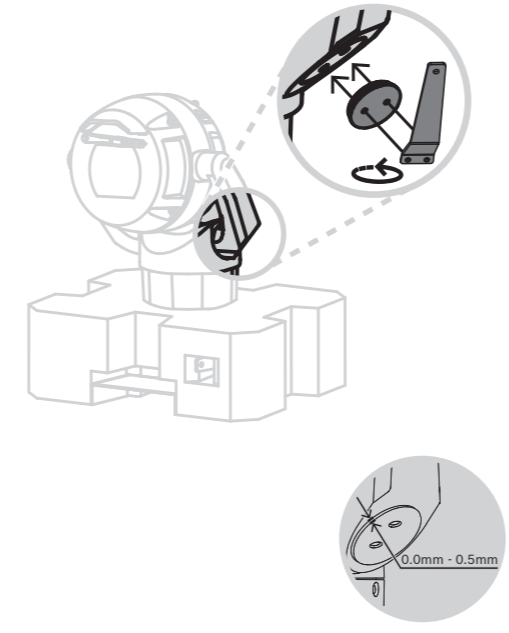

9 |

10 |

Configuration

<https://downloadstore.boschsecurity.com/>

MIC IP starlight 7100i | MIC IP ultra 7100i
 MIC-7504-Z12xR | MIC-7522-Z30x |
 MIC-7522-Z30xR

en Quick Installation Guide

Bosch Security Systems B.V.
 Torenallee 49
 5617 BA Eindhoven
 The Netherlands
www.boschsecurity.com
 © Bosch Security Systems B.V., 2019