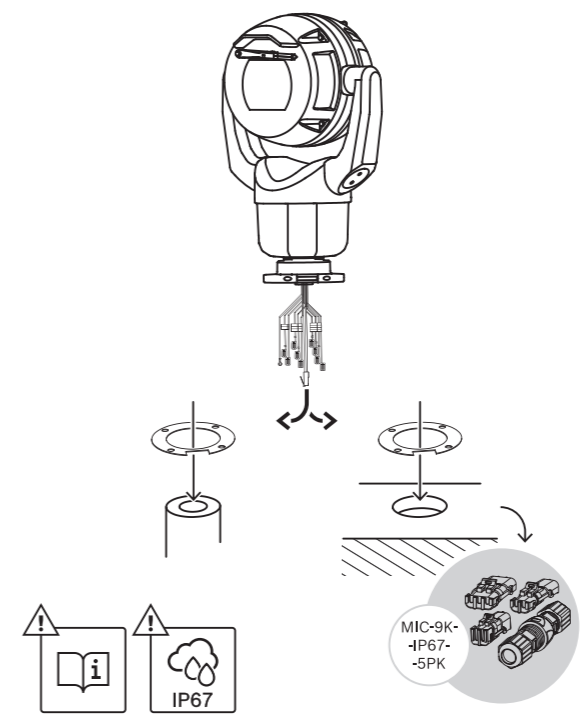

9 |

10 |

Configuration

<https://downloadstore.boschsecurity.com/>

MIC IP starlight 7100i | MIC IP ultra 7100i
 MIC-7504-Z12xR | MIC-7522-Z30x |
 MIC-7522-Z30xR

en Quick Installation Guide

Bosch Security Systems B.V.
 Torenallee 49
 5617 BA Eindhoven
 The Netherlands
www.boschsecurity.com
 © Bosch Security Systems B.V., 2019