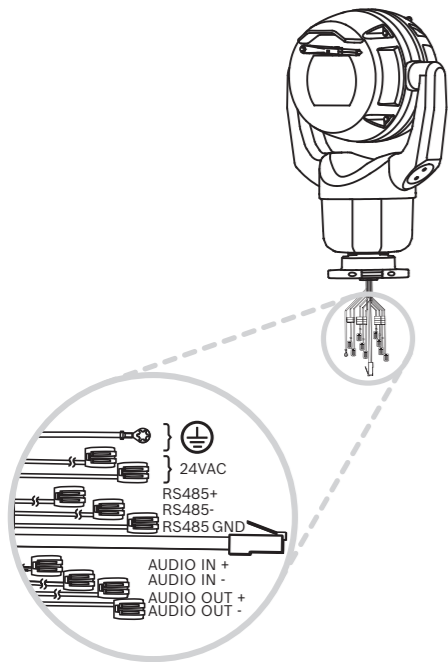

9 |

10 |

Configuration

<https://downloadstore.boschsecurity.com/>

MIC IP starlight 7100i | MIC IP ultra 7100i
 MIC-7504-Z12xR | MIC-7522-Z30x |
 MIC-7522-Z30xR

en Quick Installation Guide

Bosch Security Systems B.V.
 Torenallee 49
 5617 BA Eindhoven
 The Netherlands
www.boschsecurity.com
 © Bosch Security Systems B.V., 2019