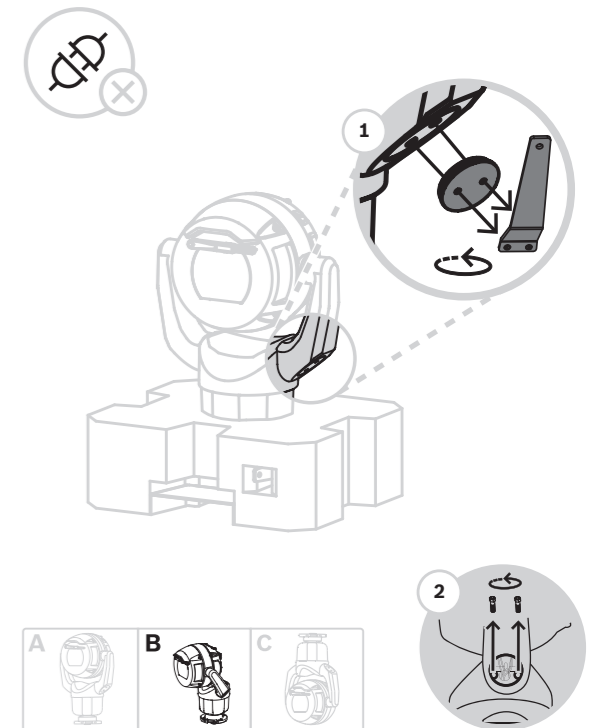

1 |

2 |

3 |

4 |

5 |

6 |

7 |

8 |

9 |

10 |