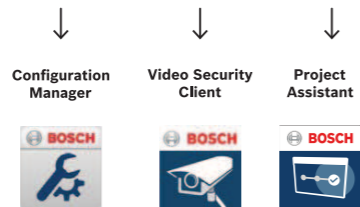

9 |

10 |

Configuration

<https://downloadstore.boschsecurity.com/>

MIC IP starlight 7100i | MIC IP ultra 7100i
 MIC-7504-Z12xR | MIC-7522-Z30x |
 MIC-7522-Z30xR

en Quick Installation Guide

Bosch Security Systems B.V.
 Torenallee 49
 5617 BA Eindhoven
 The Netherlands
www.boschsecurity.com
 © Bosch Security Systems B.V., 2019