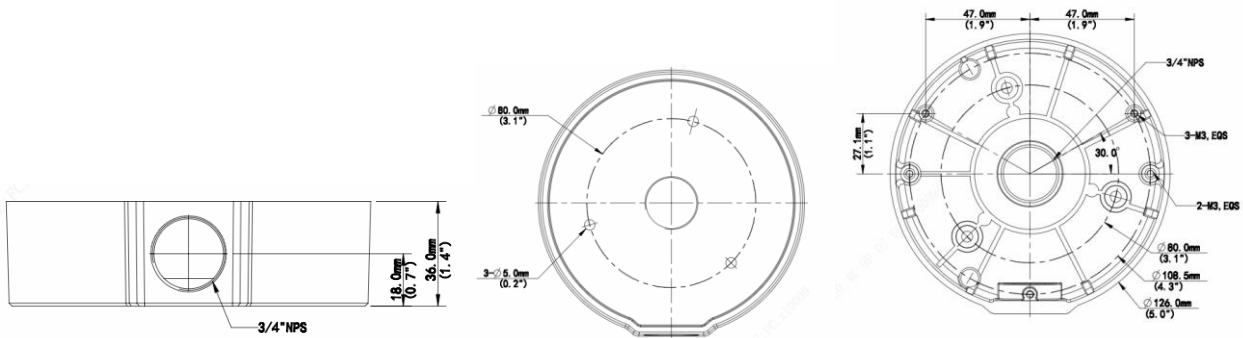

Dimension

Zhejiang Uniview Technologies Co.,Ltd.

South Tower, Building 10, Wanlun Science Park, 88 Jiangling Road, Hangzhou, P.R.China 310051

Email: overseasbusiness@uniview.com; globalsupport@uniview.com

<http://www.uniview.com>

©2015 Zhejiang Uniview Technologies Co.,Ltd. All rights reserved.

*Product specifications and availability are subject to change without notice.